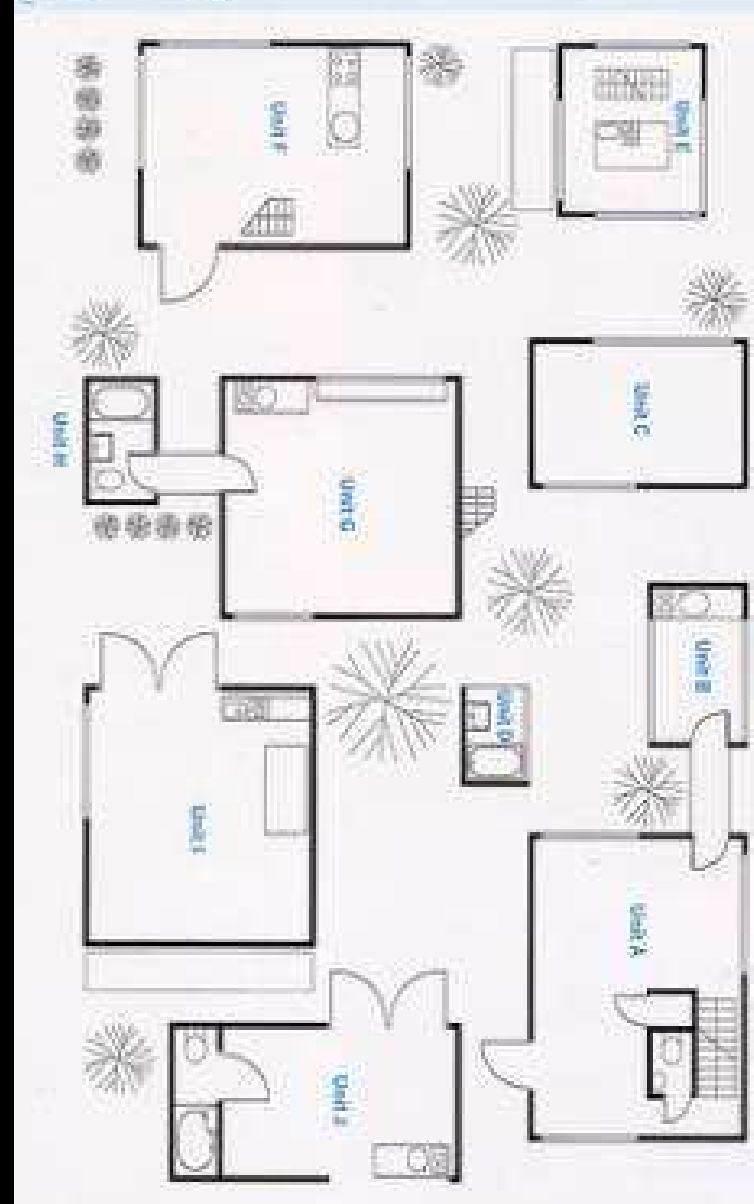

MORIYAMA HÁZ, JAPAN – SANAA